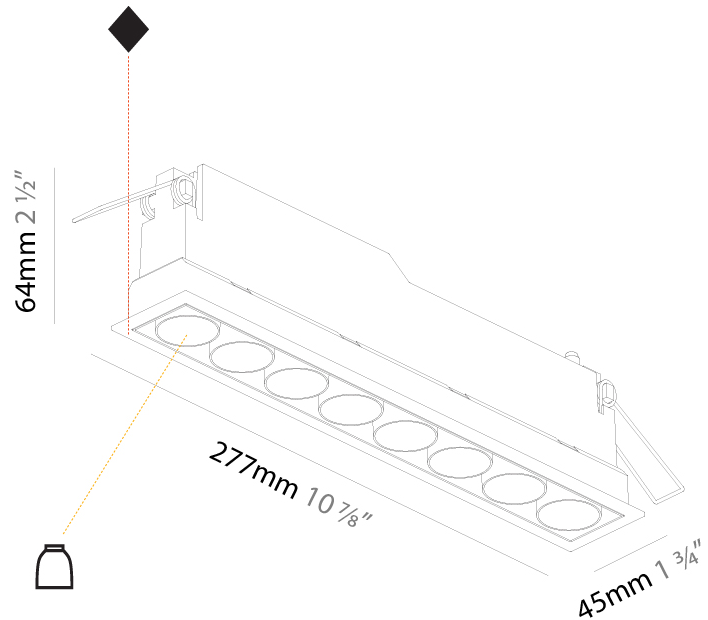

PHYSICAL

Shape: Rectangle
Length (mm): 277
Length (in): 10 ⁷/₈
Width (mm): 45
Width (in): 1 ³/₄
Height (mm): 64
Height (in): 2 ¹/₂
Ceiling Thickness (mm): 10 / 12.5 / 15 / 25 / 30
Ceiling Thickness (in): 3/8 or 1/2 or 9/16 or 1 or 1 3/16
Min. Recessing Depth (mm): 100
Min. Recessing Depth (in): 3 ¹⁵/₁₆
Light Distribution: Downlight
Weight (kg): 0.518
Weight (lbs): 1.14
Fixture Finish: SSR / BKV / CWI / CRY / HAB / UFT / ITA / RUA / FTG / MYG / LOD / PUS / FRO / FUP / KIA / POP / BLS / SPG / MEY / GOH / GUM / CHC / COM / ABZ / JAG / OBR / MOS / ROR
Holder Finish: WHI / BLK
Fixture Material: Aluminum Die Cast
Cut-out Measurements: 270mm / 10 5/8" x 38mm / 1 1/2"

ELECTRICAL

Lamp Type: LED (Zhaga Standard)
Input Wattage (W): 27
Total Output Wattage (W): 25.9
Dimming: Tri-Mode (Non-Dimming and Phase Dimming (120Vac only) and 0-10V Dimming)
Driver Included: No
Driver Location: Remote
Driver Type: Constant Current - Universal
Driver Class: Class 2
Input Voltage (V): 120 - 277
Constant Current (MA): 1050

LED

Number of LEDs: 8
Color Temperature (°K): 2700 / 3000 / 3500 / 4000
Max. Delivered Lumen (lm): MAX 1561 / 1685 / 1721 / 1756
Nominal Lumen (lm): 1760 / 1900 / 1940 / 1980
CRI: >90 CRI
Lamp Life (hrs): 50000

OPTICAL

Reflector: 8 / 14 / 34

RATINGS AND CERTIFICATIONS

Certified By: CSA Certified to UL and CSA Standards
IP rating: IP20

100mm
3 15/16"

5 - 30 mm
3/16" - 1 3/16"

270mm x 38mm
10 5/8" x 1 1/2"