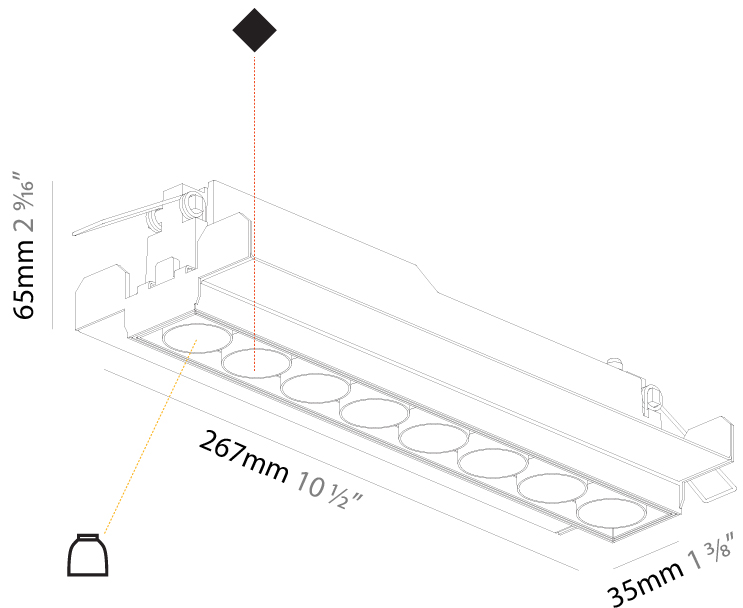

Fixture Finish: SSR / BKV / CWI / CRY / HAB / UFT / ITA / RUA / FTG / MYG / LOD / PUS / FRO / FUP / KIA / POP / BLS / SPG / MEY / GOH / GUM / CHC / COM / ABZ / JAG / OBR / MOS / ROR

Holder Finish: WHI / BLK

Fixture Material: Aluminum Die Cast

Cut-out Measurements: 273mm / 10 3/4" x 42mm / 1 5/8"

Upon Request: Unique Ceiling Thickness

ELECTRICAL

Lamp Type: LED (Zhaga Standard)
Input Wattage (W): 27
Total Output Wattage (W): 25.9
Dimming: Tri-Mode (Non-Dimming and Phase Dimming (120Vac only) and 0-10V Dimming)
Driver Included: No
Driver Location: Remote
Driver Type: Constant Current - Universal
Driver Class: Class 2
Input Voltage (V): 120 - 277
Constant Current (MA): 1050

LED

Number of LEDs: 8
Color Temperature (*K): 2700 / 3000 / 3500 / 4000
Max. Delivered Lumen (lm): MAX. 1561 / 1685 / 1721 / 1756
Nominal Lumen (lm): MAX. 1760 / 1900 / 1940 / 1980
CRI: >90 CRI
Lamp Life (hrs): 50000
Upon Request: Special Color Temperature

OPTICAL

Reflector*: 8 / 14 / 34
Upon Request: Special Beam Angles

RATINGS AND CERTIFICATIONS

Certified By: CSA Certified to UL and CSA Standards

Zaneen Lighting Inc. © 2024. 11800-306-3389, F 416-247-9389, www.zaneen.com

100mm
3 15/16"

12 1/2 mm
1/2"

272mm x 42mm
10 11/16" x 1 5/8"