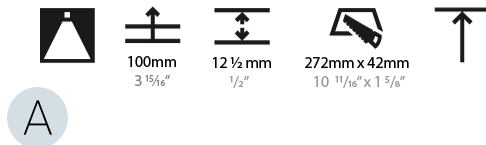

GENERAL

Series: Magiq
Subseries: Magiq 8 Cell
Brand: Prolicht
Division: Architectural
Mounting Type: Trimless
Mounting Location: Ceiling
Subcategory: Downlight

PHYSICAL

Shape: Rectangle
Length (mm): 267
Length (in): 10 1/2
Width (mm): 35
Width (in): 1 3/8
Height (mm): 64
Height (in): 2 1/2
Ceiling Thickness (mm): 12.5
Ceiling Thickness (in): 1/2
Min. Recessing Depth (mm): 100
Min. Recessing Depth (in): 3 15/16
Weight (kg): 0.737
Weight (lbs): 1.61
Fixture Finish: BLK / WHI
Fixture Material: Aluminum Die Cast
Cut-out Measurements: 272mm / 10 11/16" x 42mm / 1 5/8"
Upon Request: Unique Ceiling Thickness

ELECTRICAL

Lamp Type: LED (Zhaga Standard)
Input Wattage (W): 30.2
Total Output Wattage (W): 25.9
Dimming: Tri-Mode (Non-Dimming and Phase Dimming (120Vac only) and 0-10V Dimming)
Driver Included: No
Driver Location: Remote
Driver Type: Constant Current - Universal
Driver Class: Class 2
Input Voltage (V): 120 - 277
Constant Current (MA): 1050

LED

Number of LEDs: 8
Color Temperature (°K): 2700 / 3000 / 3500 / 4000
Max. Delivered Lumen (lm): 1560 / 1700 / 1725 / 1760
CRI: >90 CRI
Lamp Life (hrs): 50000
Upon Request: Special Color Temperature

OPTICAL

Reflector: 8 / 14 / 34
Upon Request: Special Beam Angles

RATINGS AND CERTIFICATIONS

Certified By: CSA Certified to UL and CSA Standards
IP rating: IP20